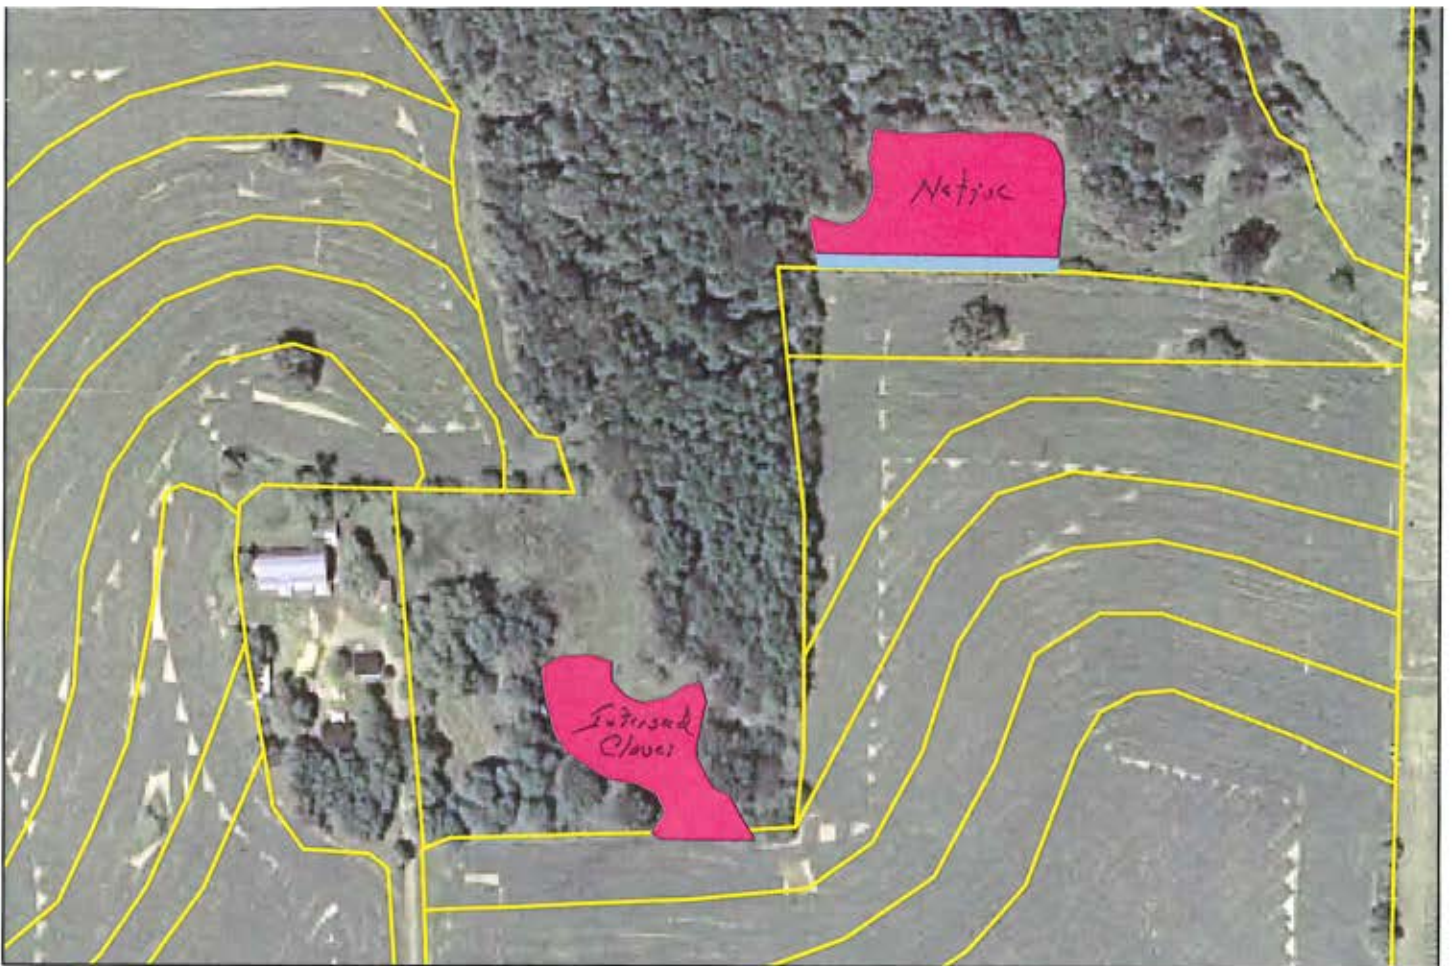

Bee Pollinator Program

Legend

- | | | |
|--|--|--|
|  RICHLANDCOUNTYCAMPUSFOUNDATION | Planned amount |  Conservation Cover (327) |
| Practices (polygons) |  Tree/Shrub Establishment (612) |  Conservation Cover (327) |

360

0

660

Feet